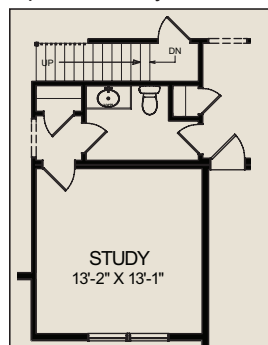

Shown with optional features not included in base price.

The Highland

The Highland

41'7" x 62' • 2290 Sq. Ft.

Optional Study

Featuring High-Quality Andersen® Products
Andersen® WINDOWS • DOORS 

Renderings shown with optional features not included in base price. Rendering and floor plan dimensions are approximate. All specifications must be written in the contract, no oral conditions. Please consult your Westchester Independent Builder for more details. "Andersen" and all other marks where denoted are trademarks of Andersen Corporation. ©2018 Andersen Corporation. All rights reserved.

Standard Highland Features

- Exterior Features:
 - 7/12 roof pitch with reverse gable
 - Recess front door entry
 - Gable end overhangs are 10"
 - Specialty Northwoods® siding on reverse gables, front porch and garage with PVC trim package including Craftsman style front door and double sidelights
 - Andersen® Tilt Wash® 400 Series windows with High Performance™ insulating glass, removable grills and full screens.
 - Andersen® 6' sliding glass door in dining room and awning windows over tub in master bath
 - Two car garage included with B-label door to mud room and 9 lite exterior service entrance
- Kitchen Features:
 - Merillat® hardwood or recess panel oak cabinetry
 - Open soffit over cabinets
 - Oversized pantry closet
 - Large center island
 - Casement window over kitchen sink
- Interior Features
 - Full stairs to attic with plywood floors
 - Open living space
 - Large laundry room with Merillat cabinetry, laminate countertop with single bowl stainless steel sink
 - Mudroom with optional cabinets for drop off center
 - 6 panel hollowcore interior doors
 - Optional plan with study and half bath
- Master Bedroom:
 - Oversize walk in closet
 - Master bath includes double bowl vanity, private commode area, free standing tub and 60" shower stall