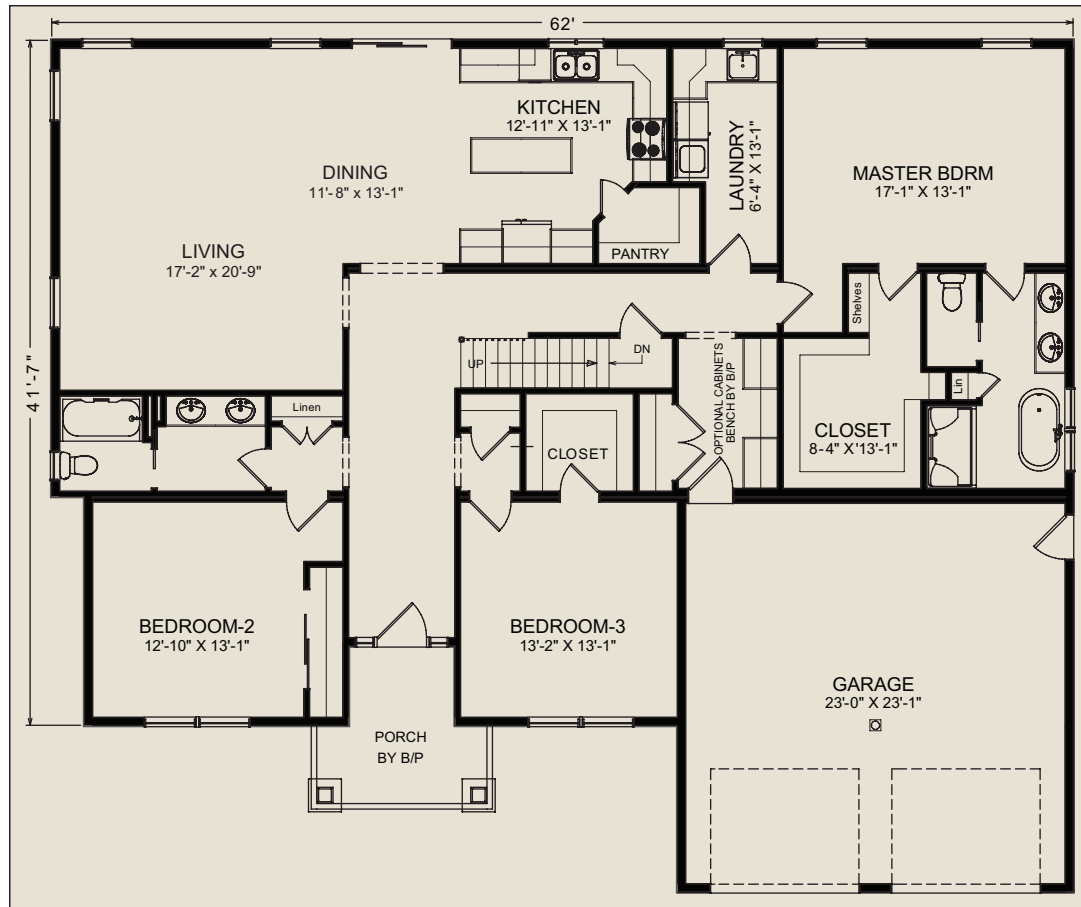

Shown with optional features not included in base price.

The Highland

The Highland

41'7" x 62' • 2290 Sq. Ft.

Optional Study

Featuring High-Quality Andersen® Products
Andersen® WINDOWS • DOORS 

Renderings shown with optional features not included in base price. Rendering and floor plan dimensions are approximate. All specifications must be written in the contract, no oral conditions. Please consult your Westchester Independent Builder for more details. "Andersen" and all other marks where denoted are trademarks of Andersen Corporation. ©2018 Andersen Corporation. All rights reserved.

Standard Highland Features

- Exterior Features:
 - 7/12 roof pitch with reverse gable
 - Recess front door entry
 - Gable end overhangs are 10"
 - Specialty Northwoods® siding on reverse gables, front porch and garage with PVC trim package including Craftsman style front door and double sidelights
 - Andersen® Tilt Wash® 400 Series windows with High Performance™ insulating glass, removable grills and full screens.
 - Andersen® 6' sliding glass door in dining room and awning windows over tub in master bath
 - Two car garage included with B-label door to mud room and 9 lite exterior service entrance
- Kitchen Features:
 - Merillat® hardwood or recess panel oak cabinetry
 - Open soffit over cabinets
 - Oversized pantry closet
 - Large center island
 - Casement window over kitchen sink
- Interior Features
 - Full stairs to attic with plywood floors
 - Open living space
 - Large laundry room with Merillat cabinetry, laminate countertop with single bowl stainless steel sink
 - Mudroom with optional cabinets for drop off center
 - 6 panel hollowcore interior doors
 - Optional plan with study and half bath
- Master Bedroom:
 - Oversize walk in closet
 - Master bath includes double bowl vanity, private commode area, free standing tub and 60" shower stall